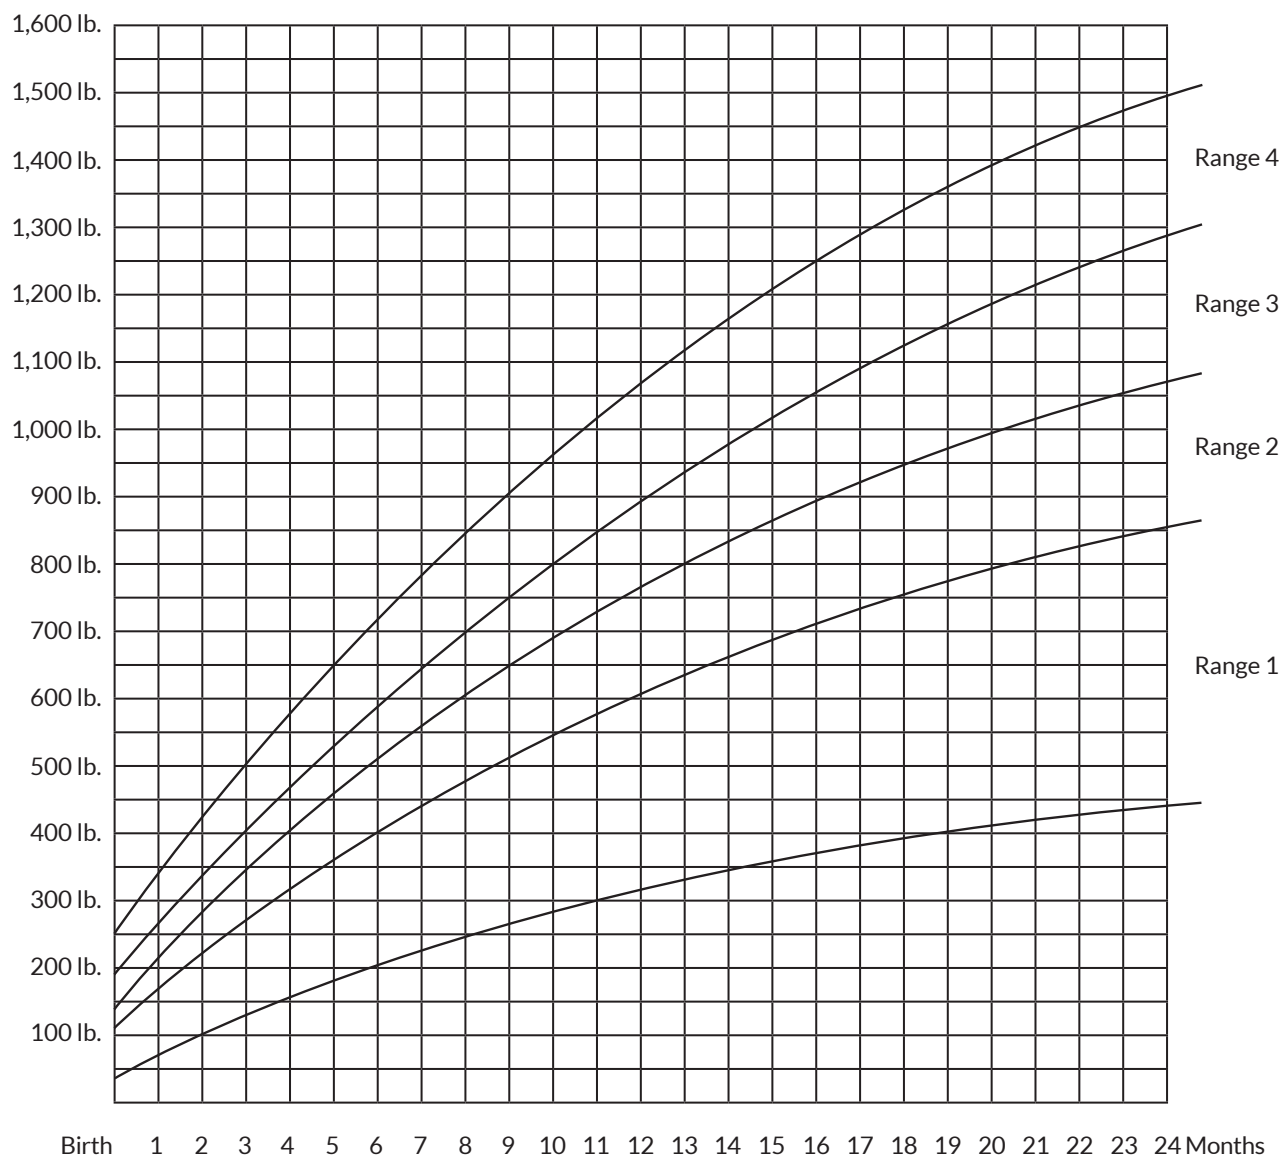

Chart Your Foal's Growth

Range 1: Small horses and ponies, such as Quarter Ponies, POAs and Hackney ponies

Range 2: Average-sized horses, such as Arabians, Morgans, Saddlebreds, Appaloosas and Standardbreds

Range 3: Larger horses, such as Quarter Horses, Hanoverians, Trekehners and Thoroughbreds

Range 4: Large warmbloods and draft horses, such as Holsteiners, Friesians and Clydesdales

Mark an "X" at the appropriate weight-age intersection on the growth chart every time you weigh your foal.

Your Foal's Growth Rate

We're for the Horse™

556 Morris Avenue • Summit, NJ 07901 • merck-animal-health-usa.com • 800-521-5767
Horse Care for Life, Foal Care and We're for the Horse are trademarks of Intervet Inc. Copyright
© 2014 Intervet Inc., d/b/a Merck Animal Health, a subsidiary of Merck & Co., Inc. All rights reserved.
5/14 EQ-BIO-51882